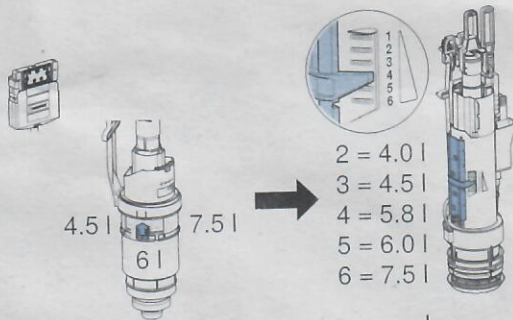

6

8

9

7

i

NOTE:
 Not applicable for US
 installations. Flush
 volume modifications shown
 are a violation of US law.
DO NOT ATTEMPT!

Geberit International AG
 Schachenstrasse 77, CH-8645 Jona
 documentation@geberit.com
 www.geberit.com